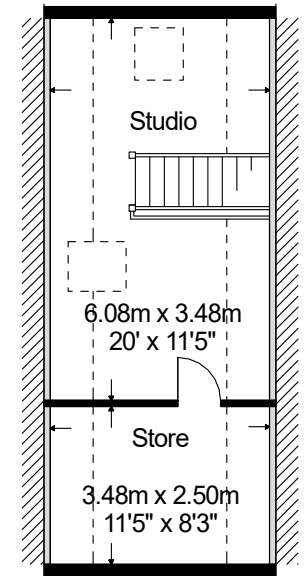

Approximate gross internal area

House 227.01 sq.m. 2445 sq.ft.  
Garage etc. 78.02 sq.m. 840 sq.ft.

First Floor

Ground Floor

First Floor