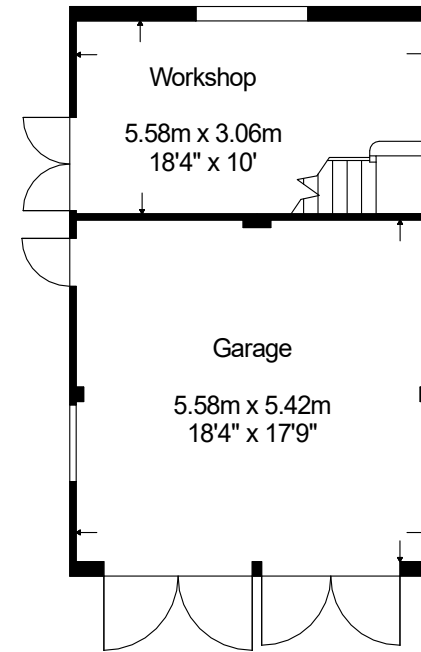

Approximate gross internal area

House 227.01 sq.m. 2445 sq.ft.  
Garage etc. 78.02 sq.m. 840 sq.ft.

First Floor

Ground Floor

First Floor