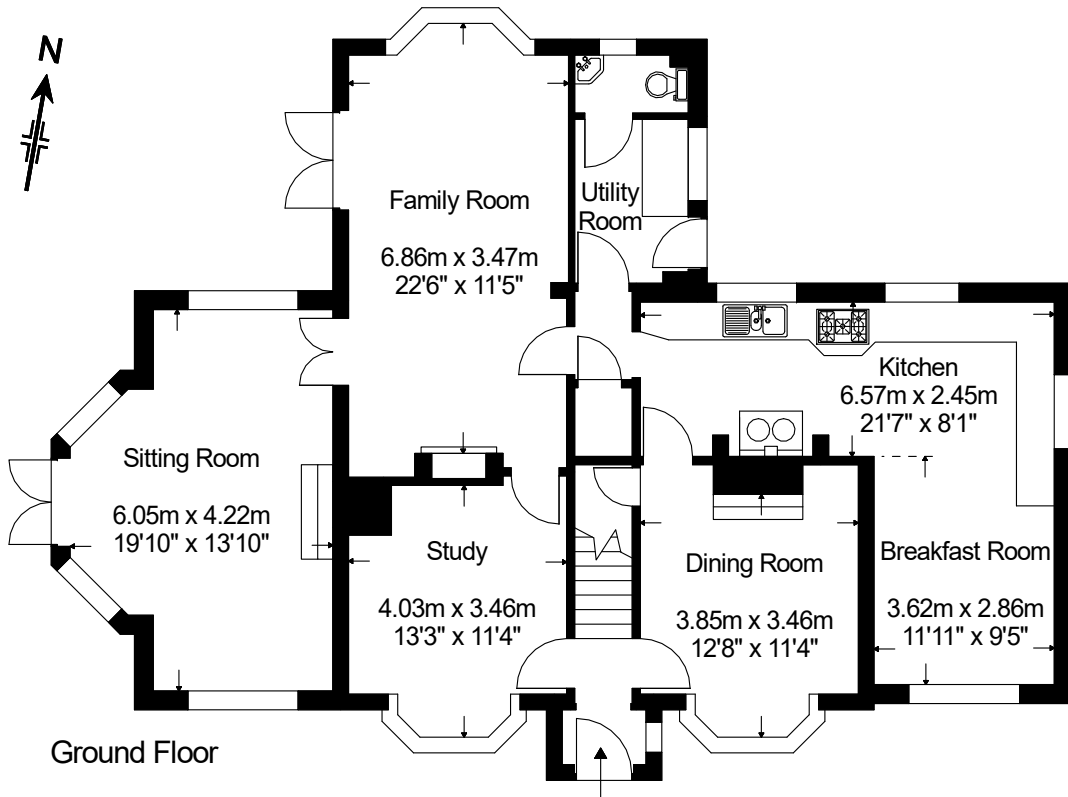

Approximate gross internal area

House 227.01 sq.m. 2445 sq.ft.  
Garage etc. 78.02 sq.m. 840 sq.ft.

First Floor

Ground Floor

First Floor